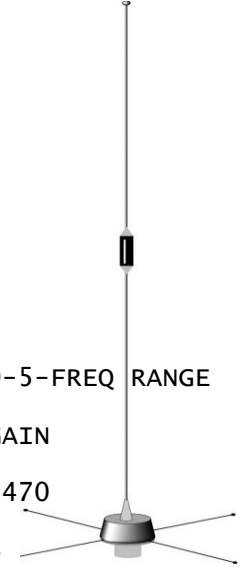

ANTENNA & ACCESSORY GUIDE

PART NUMBER	7214
DESCRIPTION	RUBBER DUCK
FREQUENCY RANGES	400-500
GAIN	2.5 dB
POWER CAPABILITY	5 watt
MAST/WHIP LENGTH	11.5"
MAST/WHIP MATERIAL	BLACK VINYL CLAD
MOUNT STYLE	MOUNTS ON CASE
GROUND RADIALS INCLUDED	NO, CASE IS GROUND PLANE
CONNECTOR TYPE	TNC
RECOMMENDED CABLE	CABLE INCLUDED
APPLICATION	INDOOR
BANDWIDTH	+/- 5MHZ
VERTICAL BEAM WIDTH	38 DEGREE
HORIZONTAL BEAM WDTN	OMNIDIRECTIONAL

7210-3-FREQ RANGE	STANDARD 3 dB
450-470	2.5 dB
50 watt	14"
UNIVERSAL MOUNT	STAINLESS STEEL
YES	UNIVERSAL MOUNT
N	YES
10 OR 25'	N
INDOOR/OUTDOOR	10 OR 25'
+/- 5MHZ	INDOOR/OUTDOOR
35 DEGREE	+/- 5MHZ
OMNIDIRECTIONAL	35 DEGREE

7211-FREQ RANGE	STEALTH
450-470	3 dB
50 watt	24"
EASY HANG MOUNT	VINYL CLAD
YES	EASY HANG MOUNT
TNC	YES
10' CABLE INCL	TNC
INDOOR	10' CABLE INCL
+/- 5MHZ	INDOOR
35 DEGREE	+/- 5MHZ
OMNIDIRECTIONAL	35 DEGREE

7210-5-FREQ RANGE	HI GAIN
450-470	5 dB
50 watt	28.5"
UNIVERSAL MOUNT	STAINLESS STEEL
YES	UNIVERSAL MOUNT
N	YES
10 OR 25'	N
INDOOR/OUTDOOR	10 OR 25'
+/- 5MHZ	INDOOR/OUTDOOR
18 DEGREE	+/- 5MHZ
OMNIDIRECTIONAL	18 DEGREE