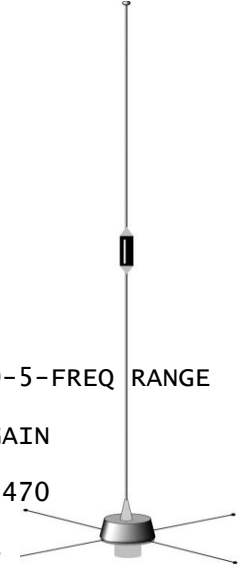

ANTENNA & ACCESSORY GUIDE

Select antennas available
in lower frequencies.
Please call for
detailed information.

PART NUMBER	7214
DESCRIPTION	RUBBER DUCK
FREQUENCY RANGES	400-500
GAIN	2.5 dB
POWER CAPABILITY	5 watt
MAST/WHIP LENGTH	11.5"
MAST/WHIP MATERIAL	BLACK VINYL CLAD
MOUNT STYLE	MOUNTS ON CASE
GROUND RADIALS INCLUDED	NO, CASE IS GROUND PLANE
CONNECTOR TYPE	TNC
RECOMMENDED CABLE	CABLE INCLUDED
APPLICATION	INDOOR
BANDWIDTH	+/- 5MHZ
VERTICAL BEAM WIDTH	38 DEGREE
HORIZONTAL BEAM WDTN	OMNIDIRECTIONAL

7210-3-FREQ RANGE	STANDARD 3 dB
450-470	2.5 dB
50 watt	14"
STAINLESS STEEL	UNIVERSAL MOUNT
YES	N
10 OR 25'	INDOOR/OUTDOOR
+/- 5MHZ	35 DEGREE
OMNIDIRECTIONAL	

7211-FREQ RANGE	STEALTH
450-470	3 dB
50 watt	24"
VINYL CLAD	EASY HANG MOUNT
YES	TNC
10' CABLE INCL	INDOOR
+/- 5MHZ	35 DEGREE
OMNIDIRECTIONAL	

PART NUMBER	7210-6-FREQ RANGE
DESCRIPTION	RUGGED HI GAIN
FREQUENCY RANGES	450-470
GAIN	6 dB
POWER CAPABILITY	150 watt
MAST/WHIP LENGTH	45.5"
MAST/WHIP MATERIAL	FIBERGLASS
MOUNT STYLE	MAST MOUNT
GROUND RADIALS INCLUDED	YES
CONNECTOR TYPE	N
RECOMMENDED CABLE	10 OR 25'
APPLICATION	INDOOR/OUTDOOR
BANDWIDTH	+/- 5MHZ
VERTICAL BEAM WIDTH	14 DEGREE
HORIZONTAL BEAM WIDTH	OMNIDIRECTIONAL

PART NUMBER	7210-7-FREQ RANGE
DESCRIPTION	HIGHER GAIN
FREQUENCY RANGES	460-470
GAIN	7+ dB
POWER CAPABILITY	200 watt
MAST/WHIP LENGTH	60"
MAST/WHIP MATERIAL	FIBERGLASS
MOUNT STYLE	MAST MOUNT
GROUND RADIALS INCLUDED	YES
CONNECTOR TYPE	N
RECOMMENDED CABLE	10 OR 25'
APPLICATION	INDOOR/OUTDOOR
BANDWIDTH	+/- 5MHZ
VERTICAL BEAM WIDTH	12 DEGREE
HORIZONTAL BEAM WIDTH	OMNIDIRECTIONAL