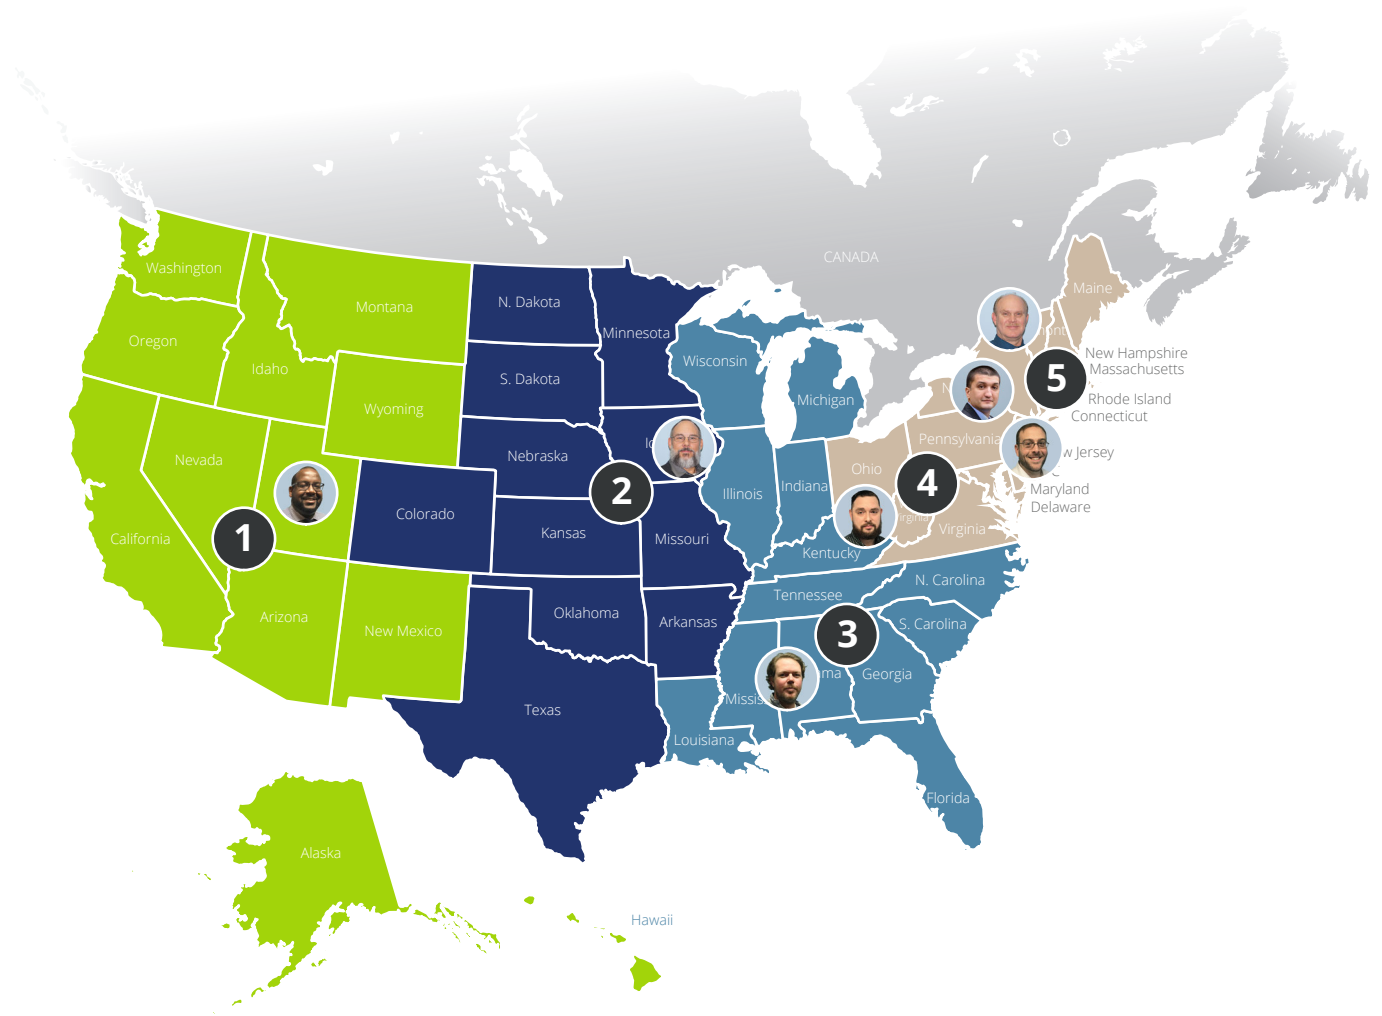

Global Support Team 2019

Director, Technical Support

Lee Dubé

(978) 839-7116 direct
(603) 489-7736 mobile
ldube@aes-corp.com

Senior Support Engineer

Skip Pacheco

(866) 237-3693
(978) 839-7070
support@aes-corp.com

Office Manager

Julie Hickey

(978) 839-7133 direct
jhickey@aes-corp.com

Customer Service, RMAs

(800) 237-6387
rma@aes-corp.com

Technical Support (866) 237-3693 | (978) 839-7070 | support@aes-corp.com

1. **1** **Western US**
     Theon Jones
     *Support Specialist/
     Field Technician*
   - **2** **Central US**
     Mike Walline
     *Support Engineer/
     Field Technician*
   - **3** **Southeast US**
     Tim Lang
     *Support Specialist/
     Field Technician*
   - **4** **Northeast US**
     Justin Lynch
     *Support Specialist/
     Field Technician*
2. ---
3. **5** **HQ East**
     Stan Watts
     Technical Support Specialist
   - **Giorgi Jaliashvili**
     Technical Support Specialist
   - **Nathan Labrecque**
     Corporate Trainer