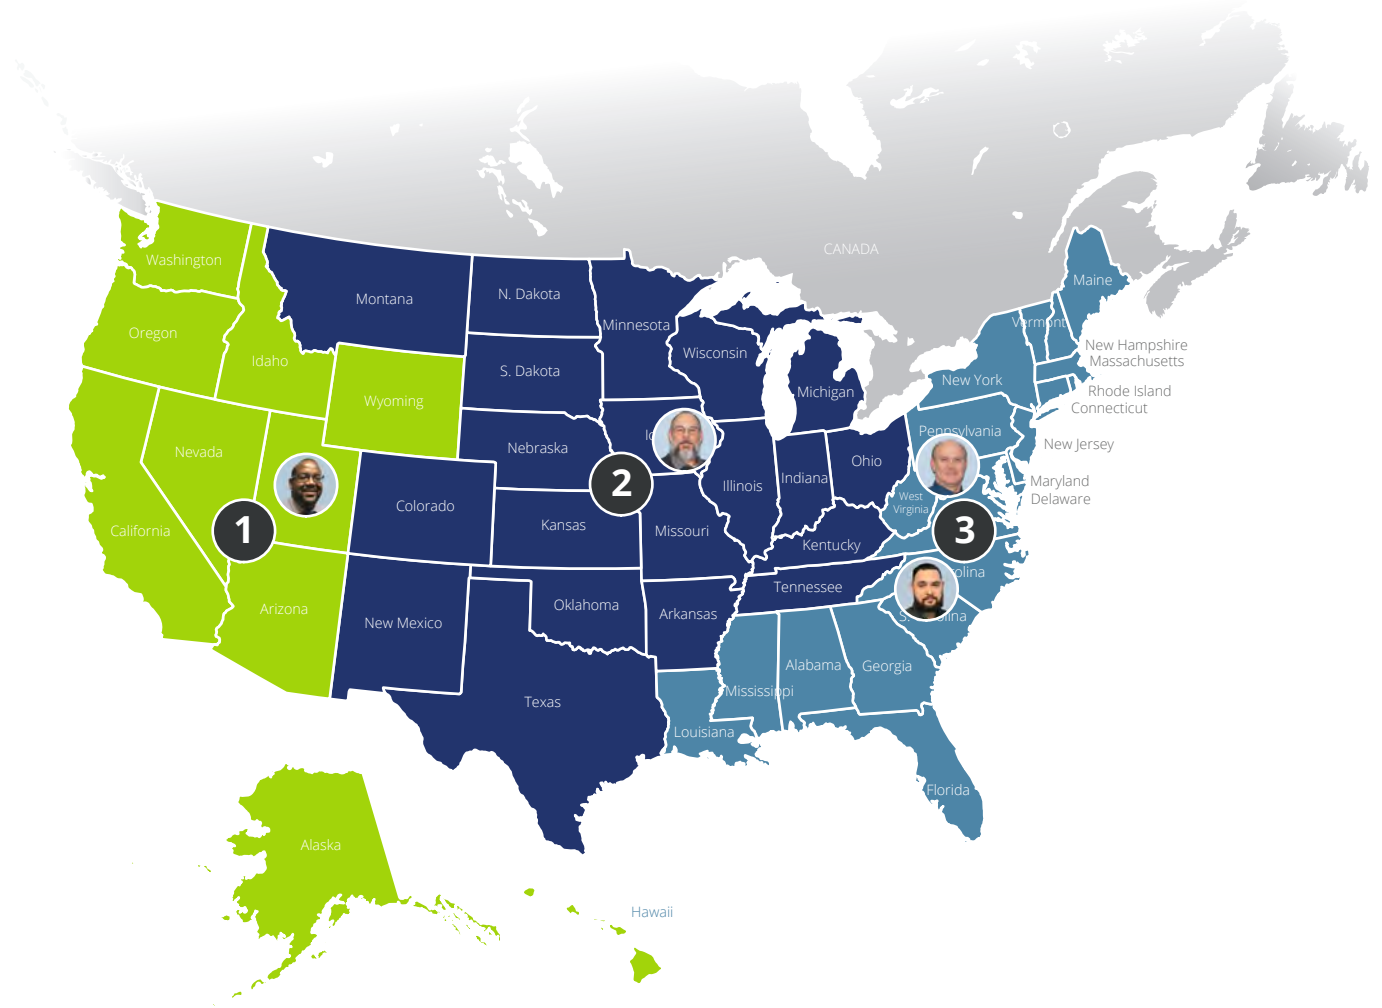

Global Support Team 2020

Vice President of Engineering & Support
Lee Dubé

(978) 839-7116 direct
(603) 489-7736 mobile
ldube@aes-corp.com

Manager of Technical Support
Jorge Cardenas

(978) 839-7063 direct
(617) 417-4085 mobile
jcardenas@aes-corp.com

Office Manager
Julie Hickey

(978) 839-7133 direct
jhickey@aes-corp.com

Customer Service, RMAs

(800) 237-6387
rma@aes-corp.com

Technical Support (866) 237-3693 | (978) 839-7070 | support@aes-corp.com

Western US
Theon Jones
*Support Specialist/
Field Technician*

Central US
Mike Walline
*Support Engineer/
Field Technician*

Eastern US
Stan Watts
*Technical Support
Specialist*

Eastern US
Justin Lynch
*Support Specialist/
Field Technician*

HQ East
Nathan Labrecque
Corporate Trainer