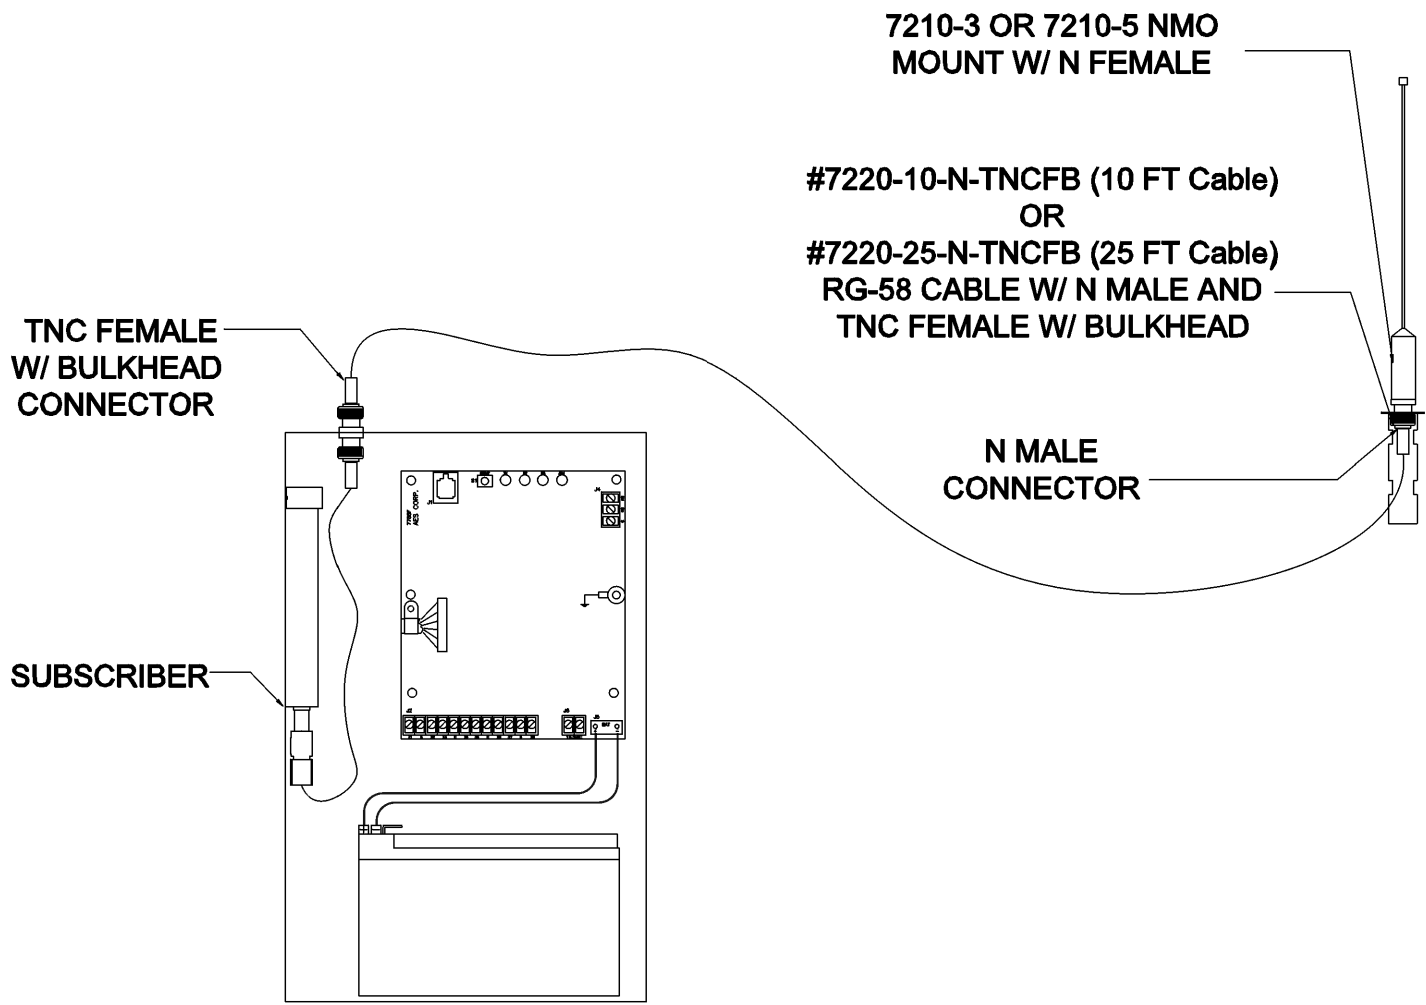

QT.	PN	DESCRIPTION
1		SUBSCRIBER
1	7220-10-N-TNCFB OR 7220-25-N-TNCFB	RG-58 CABLE WITH N MALE AND TNC FEMALE W/ BULKHEAD (VARYING IN LENGTH 10FT, 25FT)
1	7210-3 OR 7210-5	3 OR 5 dB ANTENNA WITH NMO MOUNT WITH N FEMALE

APPROVAL		TITLE		
CAD/REVIT JULIAN VANCE	DATE 12/06/2021	3 OR 5 dB ANTENNA INDOORS 25 FT OR LESS	SCALE N/A	DRAWING NAME 3 OR 5 IN 25 OR LESS.DWG
SALES MANAGER JIM BURRDIIT	DATE 12/06/2021		REV. 0	
DIR. OF PRODUCT MGMT. LAURA WALL	DATE 12/06/2021		SHEET 1 OF 1	

**GENERAL INSTALLATION NOTES:**  
 -RECOMMENDED DISTANCE WHEN REMOTING ANTENNA IS 75 FT OR LESS.