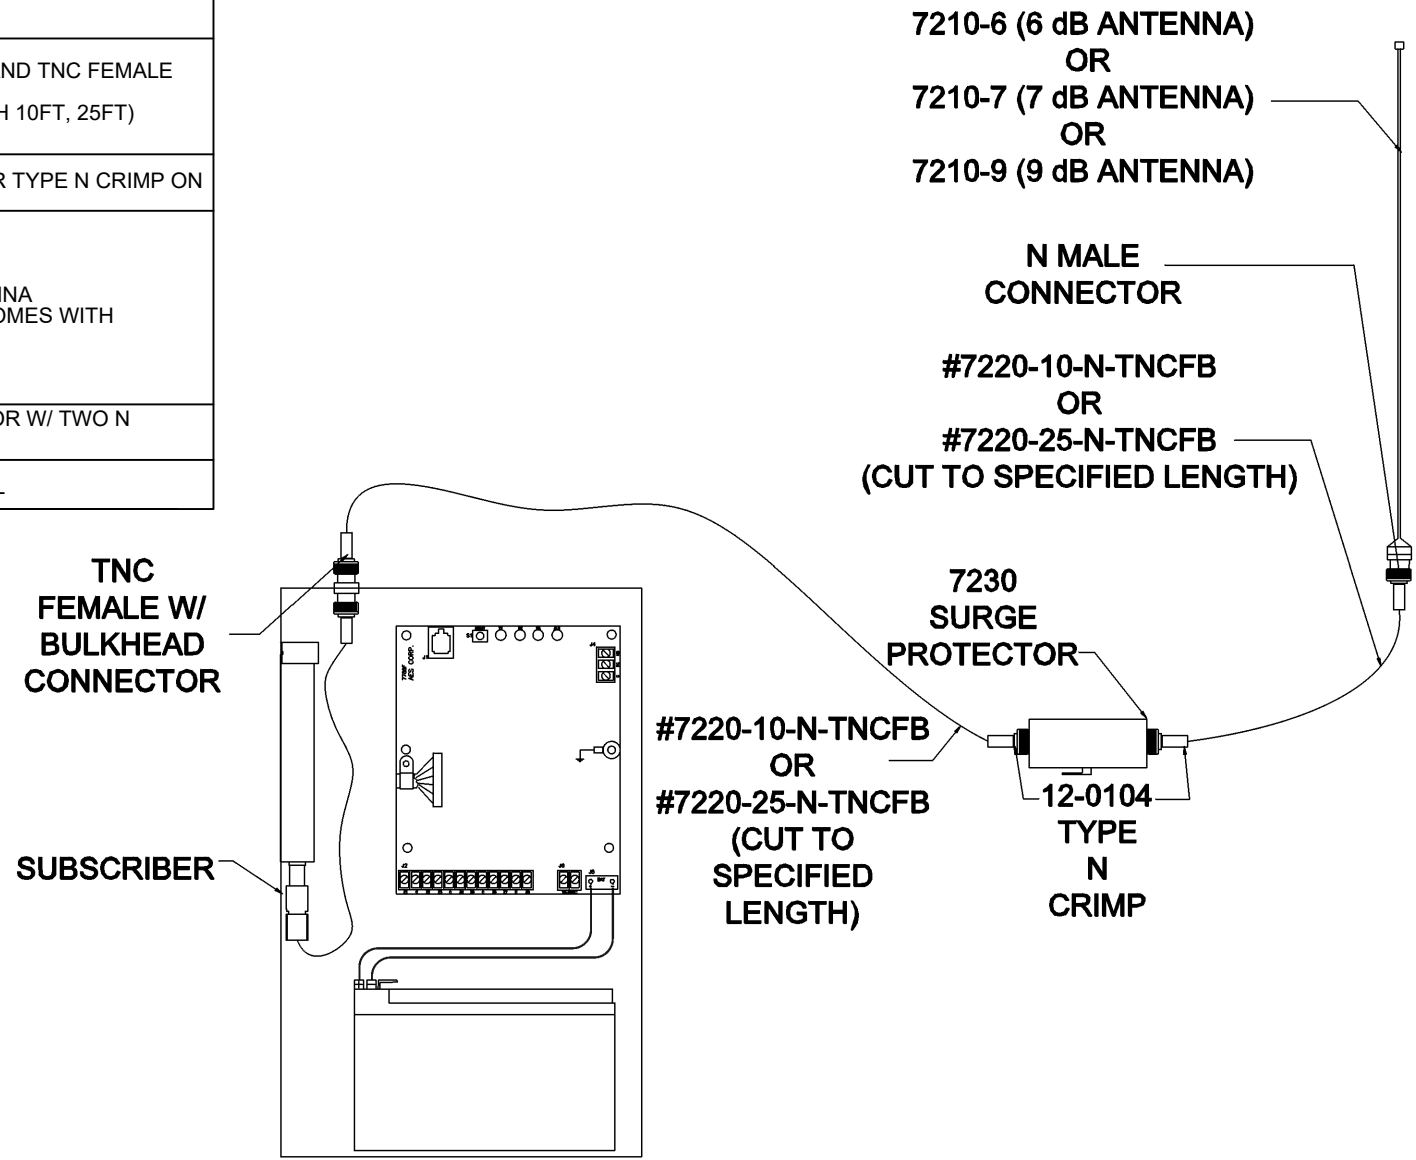

QT.	PN	DESCRIPTION
1		SUBSCRIBER
1	7220-10-N-TNCFB OR 7220-25-N-TNCFB	RG-58 W/ N MALE AND TNC FEMALE W/ BULKHEAD (VARING IN LENGTH 10FT, 25FT)
2	12-0104	RG-58 CONNECTOR TYPE N CRIMP ON
1	7210-6 OR 7210-7 OR 7210-9	6, 7 OR 9 dB ANTENNA WITH N FEMALE COMES WITH MOUNT
1	7230	SURGE PROTECTOR W/ TWO N FEMALES
1	7247	RG-58 CRIMP TOOL

APPROVAL		TITLE	AES CORPORATION 40th ANNIVERSARY	
CAD/REVIT JULIAN VANCE	DATE 12/06/2021	6, 7, 9 dB ANTENNA EXTERIOR 25FT OR LESS	SCALE N/A	DRAWING NAME 6 7 9 EX 25 OR LESS.DWG
SALES MANAGER JIM BURRITT	DATE 12/06/2021		REV. 0	
DIR. OF PRODUCT MGMT. LAURA WALL	DATE 12/06/2021		SHEET 1 OF 1	

**GENERAL INSTALLATION NOTES:**  
 -ALL EXTERIOR ANTENNAS REQUIRE A SURGE PROTECTOR  
 -RECOMMENDED DISTANCE WHEN REMOTING ANTENNA IS 75 FT OR LESS.  
 -AS AN ALTERNATIVE YOU CAN USE (2) #7220-10-N-N RG58 CABLES WITH N CONNECTORS AND 12-0181-RFB