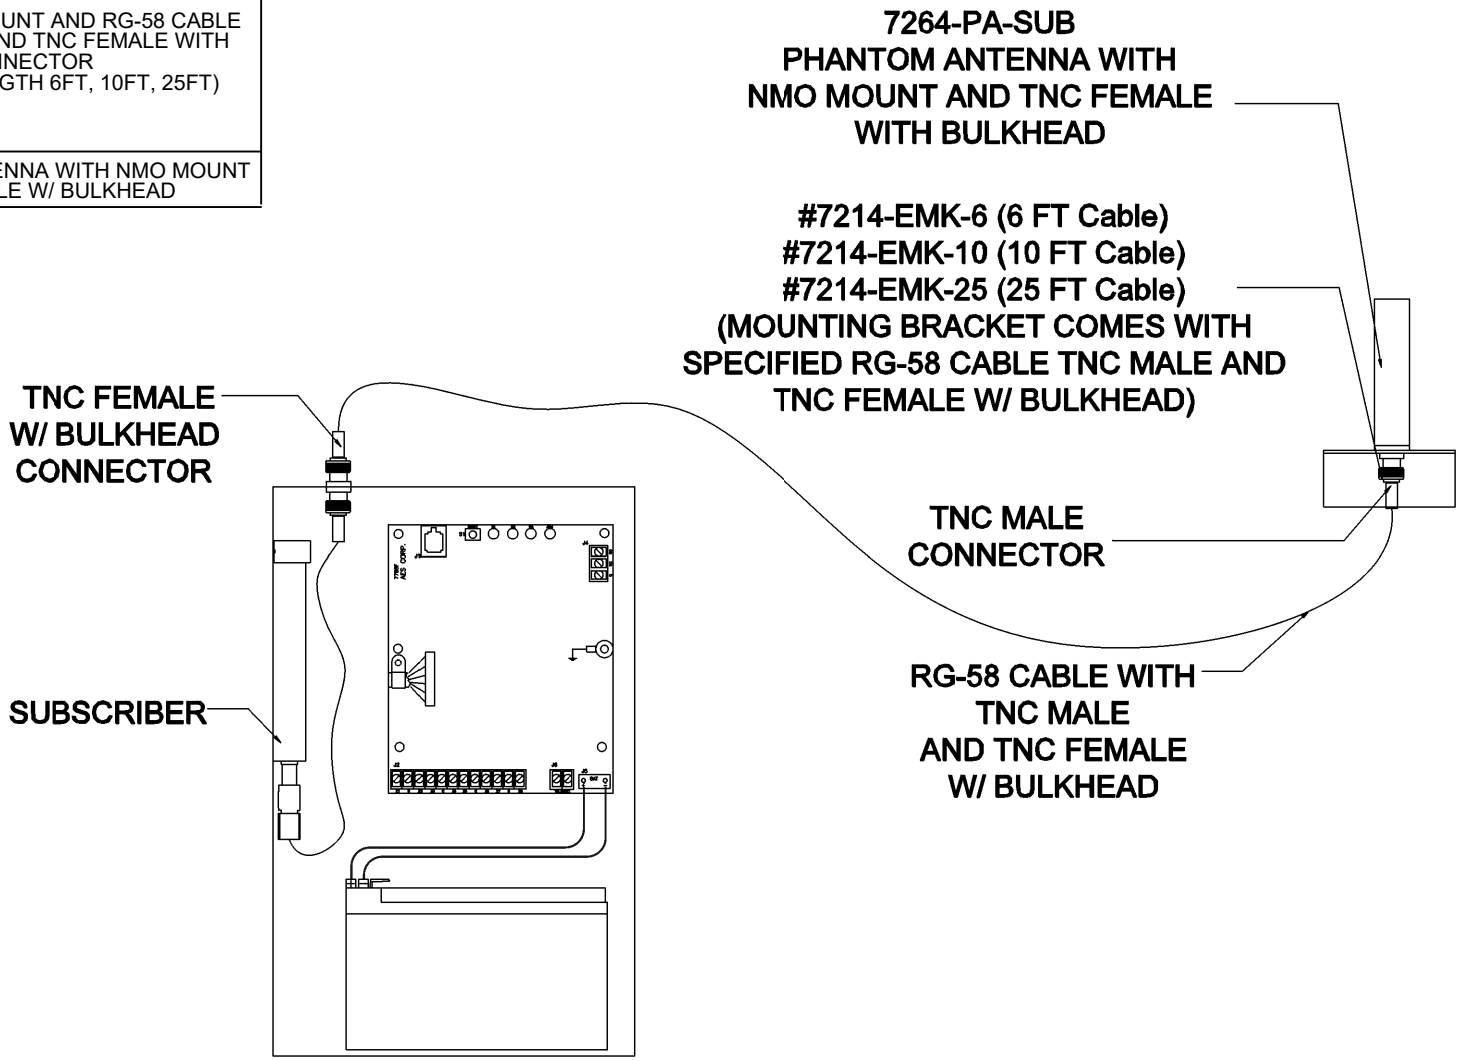

QT.	PN	DESCRIPTION
1		SUBSCRIBER
1	7214-EMK-6 OR 7214-EMK-10 OR 7214-EMK-25	L- BRACKET MOUNT AND RG-58 CABLE W/ TNC MALE AND TNC FEMALE WITH BULKHEAD CONNECTOR (VARIING IN LENGTH 6FT, 10FT, 25FT)
1	7264-PA-SUB	PHANTOM ANTENNA WITH NMO MOUNT AND TNC FEMALE W/ BULKHEAD

GENERAL INSTALLATION NOTES:
-RECOMMENDED DISTANCE WHEN REMOTING ANTENNA IS 75 FT OR LESS.