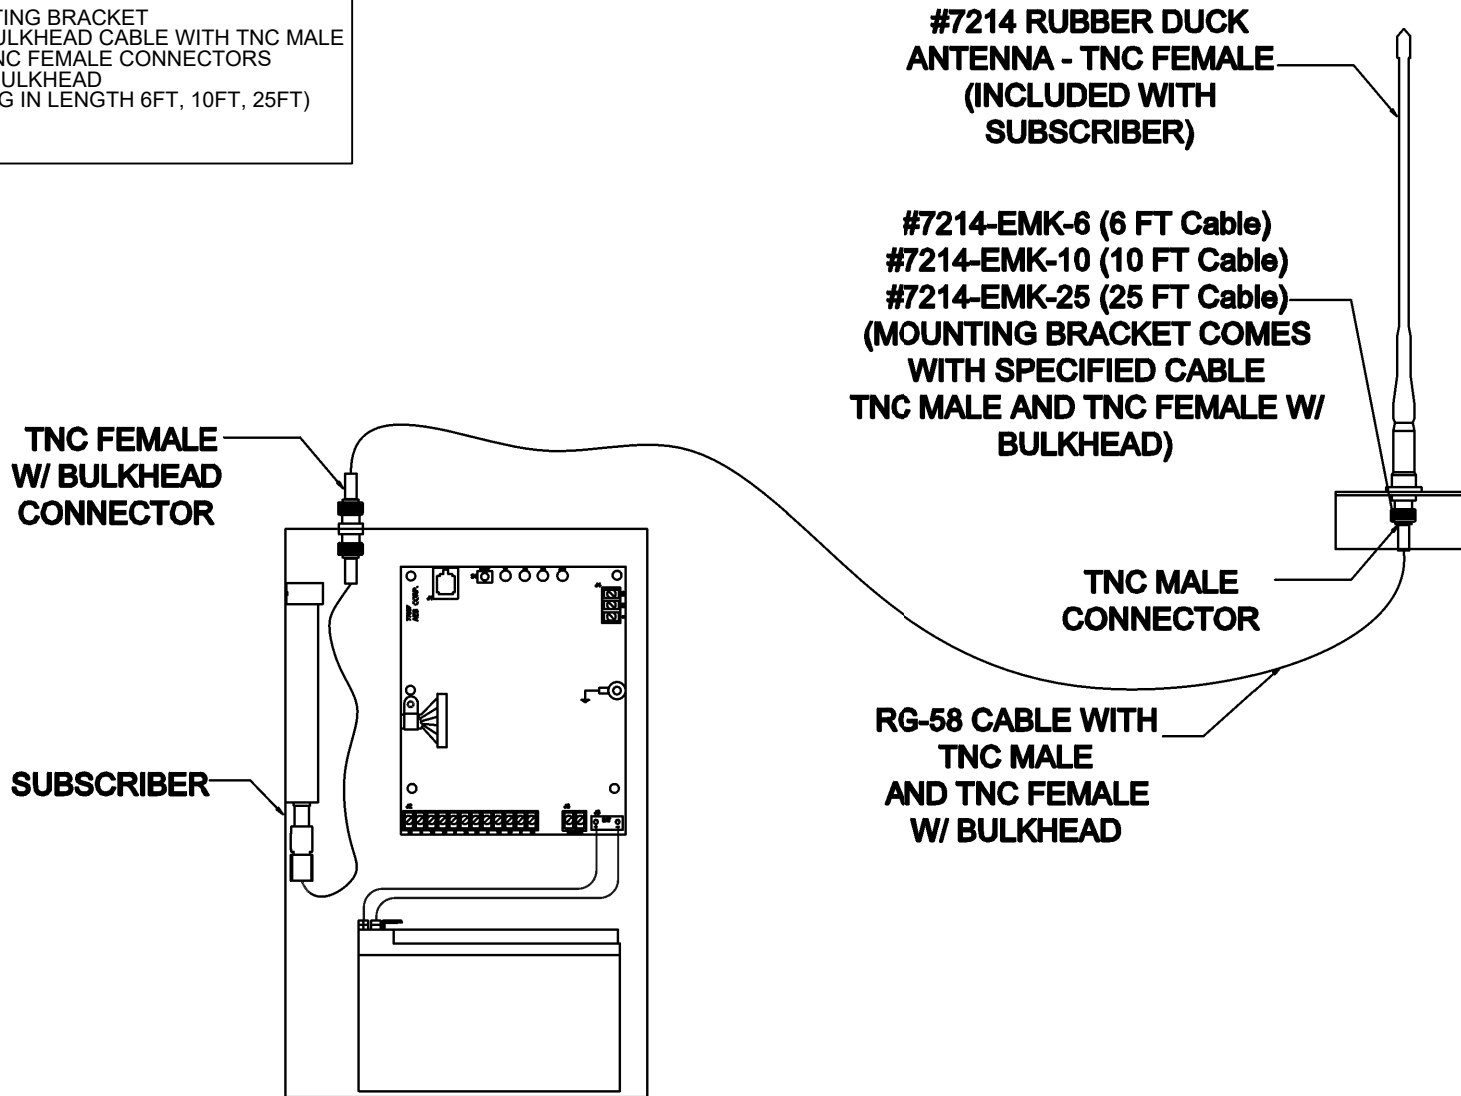

QT.	PN	DESCRIPTION
1	7214	RUBBER DUCK ANTENNA - TNC FEMALE (INCLUDED WITH SUBSCRIBER)
1	7214-EMK-6	MOUNTING BRACKET AND BULKHEAD CABLE WITH TNC MALE AND TNC FEMALE CONNECTORS WITH BULKHEAD (VARYING IN LENGTH 6FT, 10FT, 25FT)
	OR	
	7214-EMK-10	
	OR	
	7214-EMK-25	

APPROVAL		TITLE	AES CORPORATION		
CAD/REVIT JULIAN VANCE	DATE 12/06/2021	RUBBER DUCK REMOTE 6, 10, OR 25FT			
SALES MANAGER JIM BURRODITT	DATE 12/06/2021				
DIR. OF PRODUCT MGMT. LAURA WALL	DATE 12/06/2021		SCALE N/A	DRAWING NAME RB 25 PR LESS.DWG	REV. 0
			SHEET 1 OF 1		

**GENERAL PLACEMENT NOTES:**  
 -RUBBER DUCK ANTENNA FOR INTERIOR USE ONLY  
 -RECOMMENDED DISTANCE WHEN REMOTING ANTENNA IS 75 FT OR LESS.