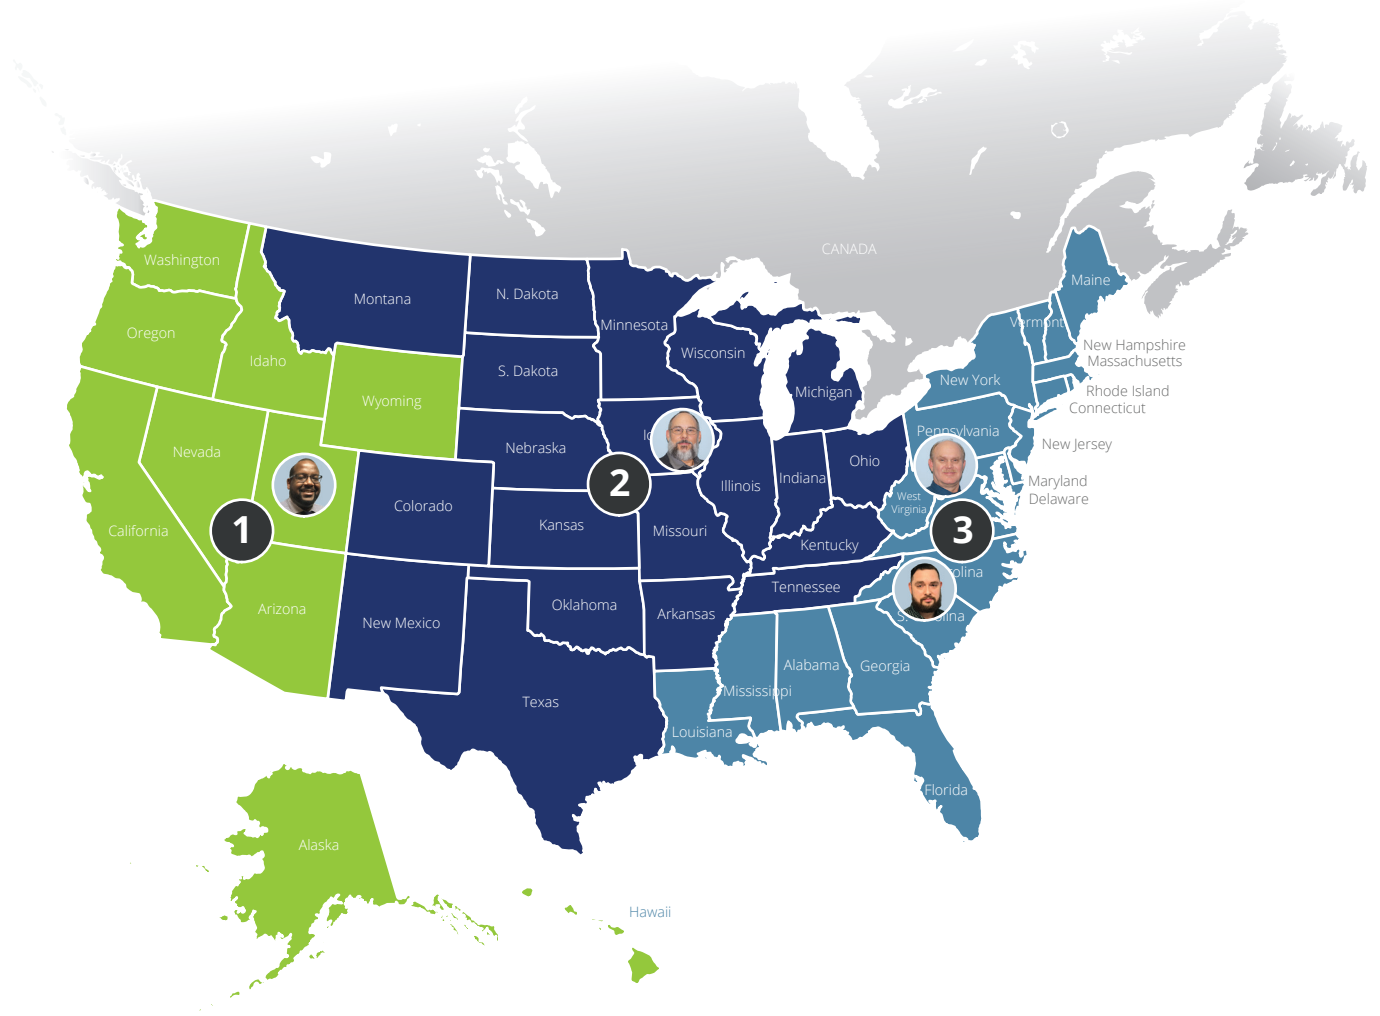

Global Support Team 2020

Vice President of Engineering & Support
Lee Dubé

(978) 839-7116 direct
(603) 489-7736 mobile
ldube@aes-corp.com

Manager of Technical Support
Jorge Cardenas

(978) 839-7063 direct
(617) 417-4085 mobile
jcardenas@aes-corp.com

Office Manager
Julie Hickey

(978) 839-7133 direct
jhickey@aes-corp.com

Customer Service, RMAs

(800) 237-6387
rma@aes-corp.com

Technical Support (866) 237-3693 | (978) 839-7070 | support@aes-corp.com

1

Western US
Theon Jones

*Support Specialist/
Field Technician*

2

Central US
Mike Walline

*Support Engineer/
Field Technician*

3

Eastern US
Stan Watts

*Technical Support
Specialist*

3

Eastern US
Justin Lynch

*Support Specialist/
Field Technician*