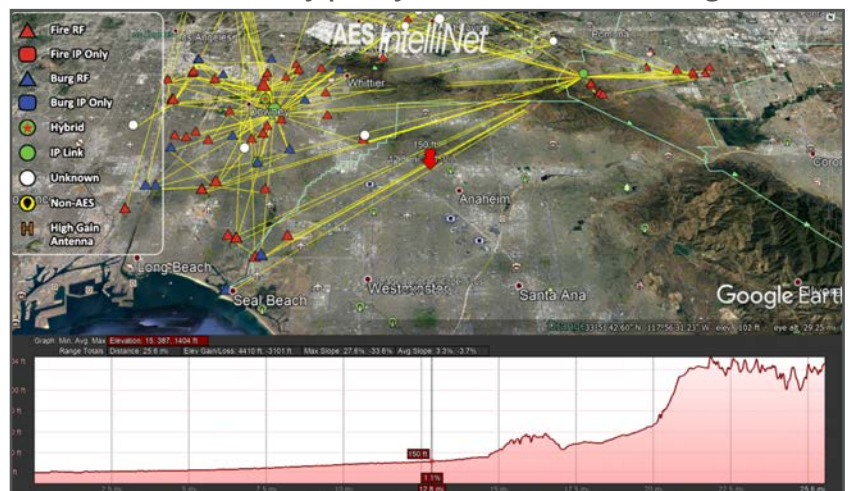

Visually plan your network with Google Earth™

Models

Network Management System	
7275	AES-Network Management System Server with Pre-configured Software